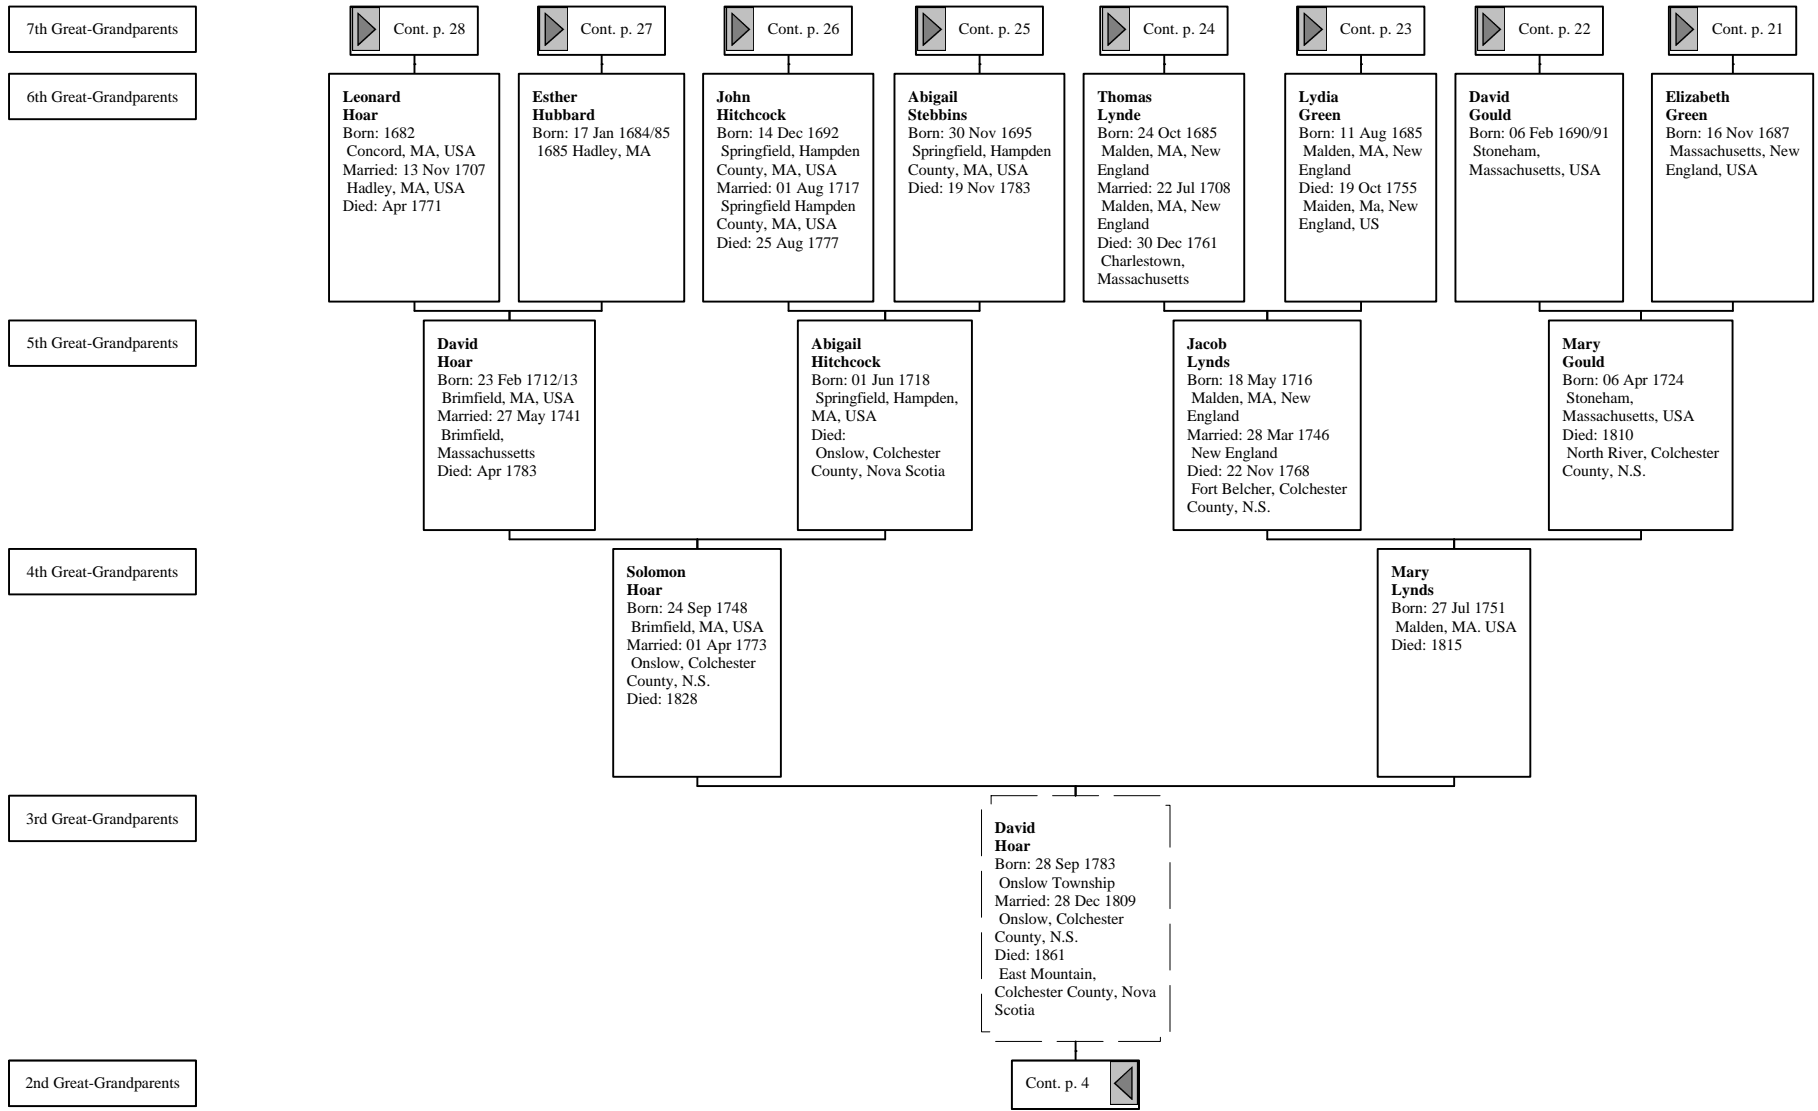

Ancestors of James Clifford Retson