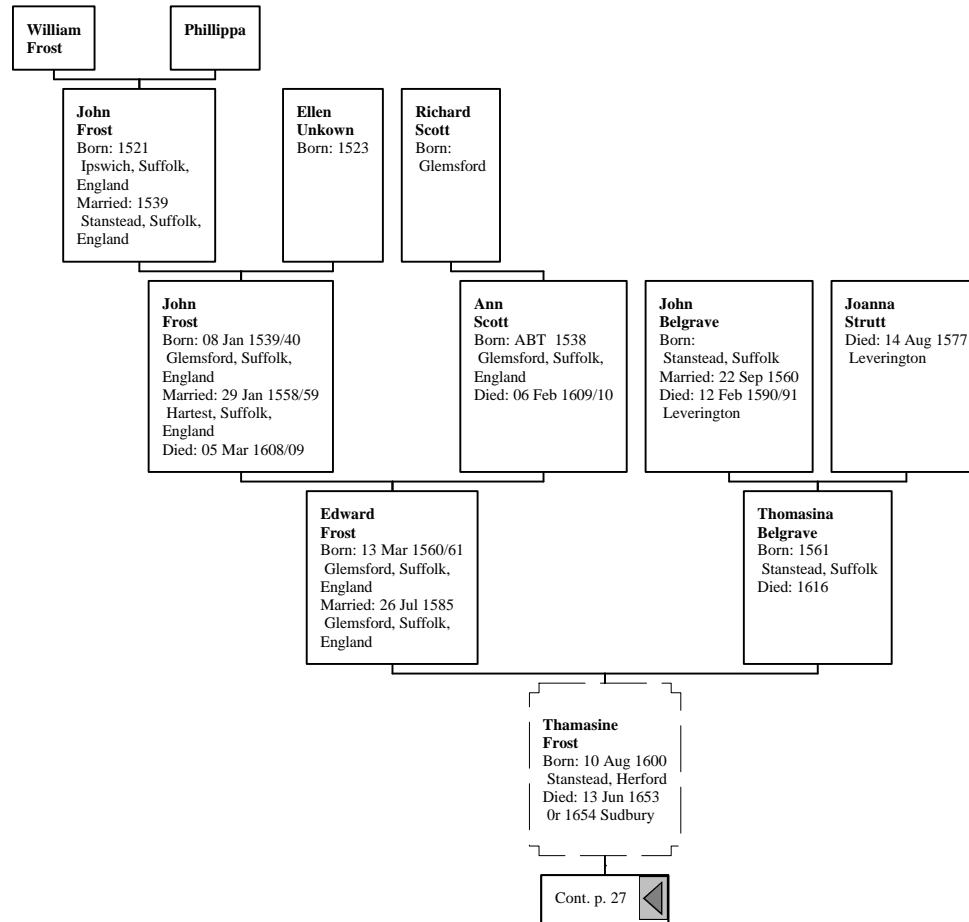

Ancestors of James Clifford Retson

13th Great-Grandparents

12th Great-Grandparents

11th Great-Grandparents

10th Great-Grandparents

9th Great-Grandparents

8th Great-Grandparents