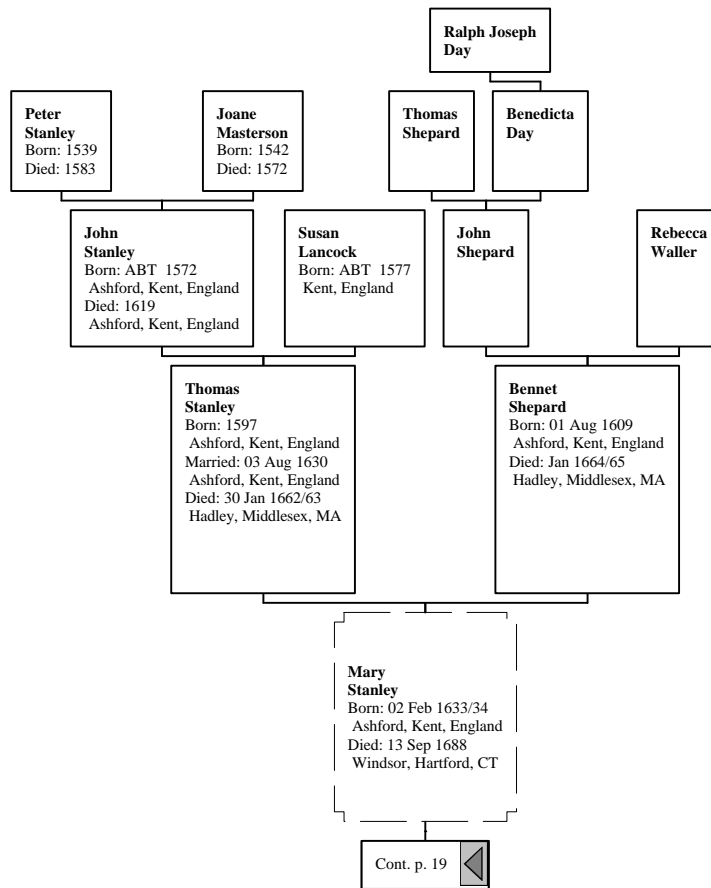

Ancestors of James Clifford Retson

13th Great-Grandparents

12th Great-Grandparents

11th Great-Grandparents

10th Great-Grandparents

9th Great-Grandparents

8th Great-Grandparents