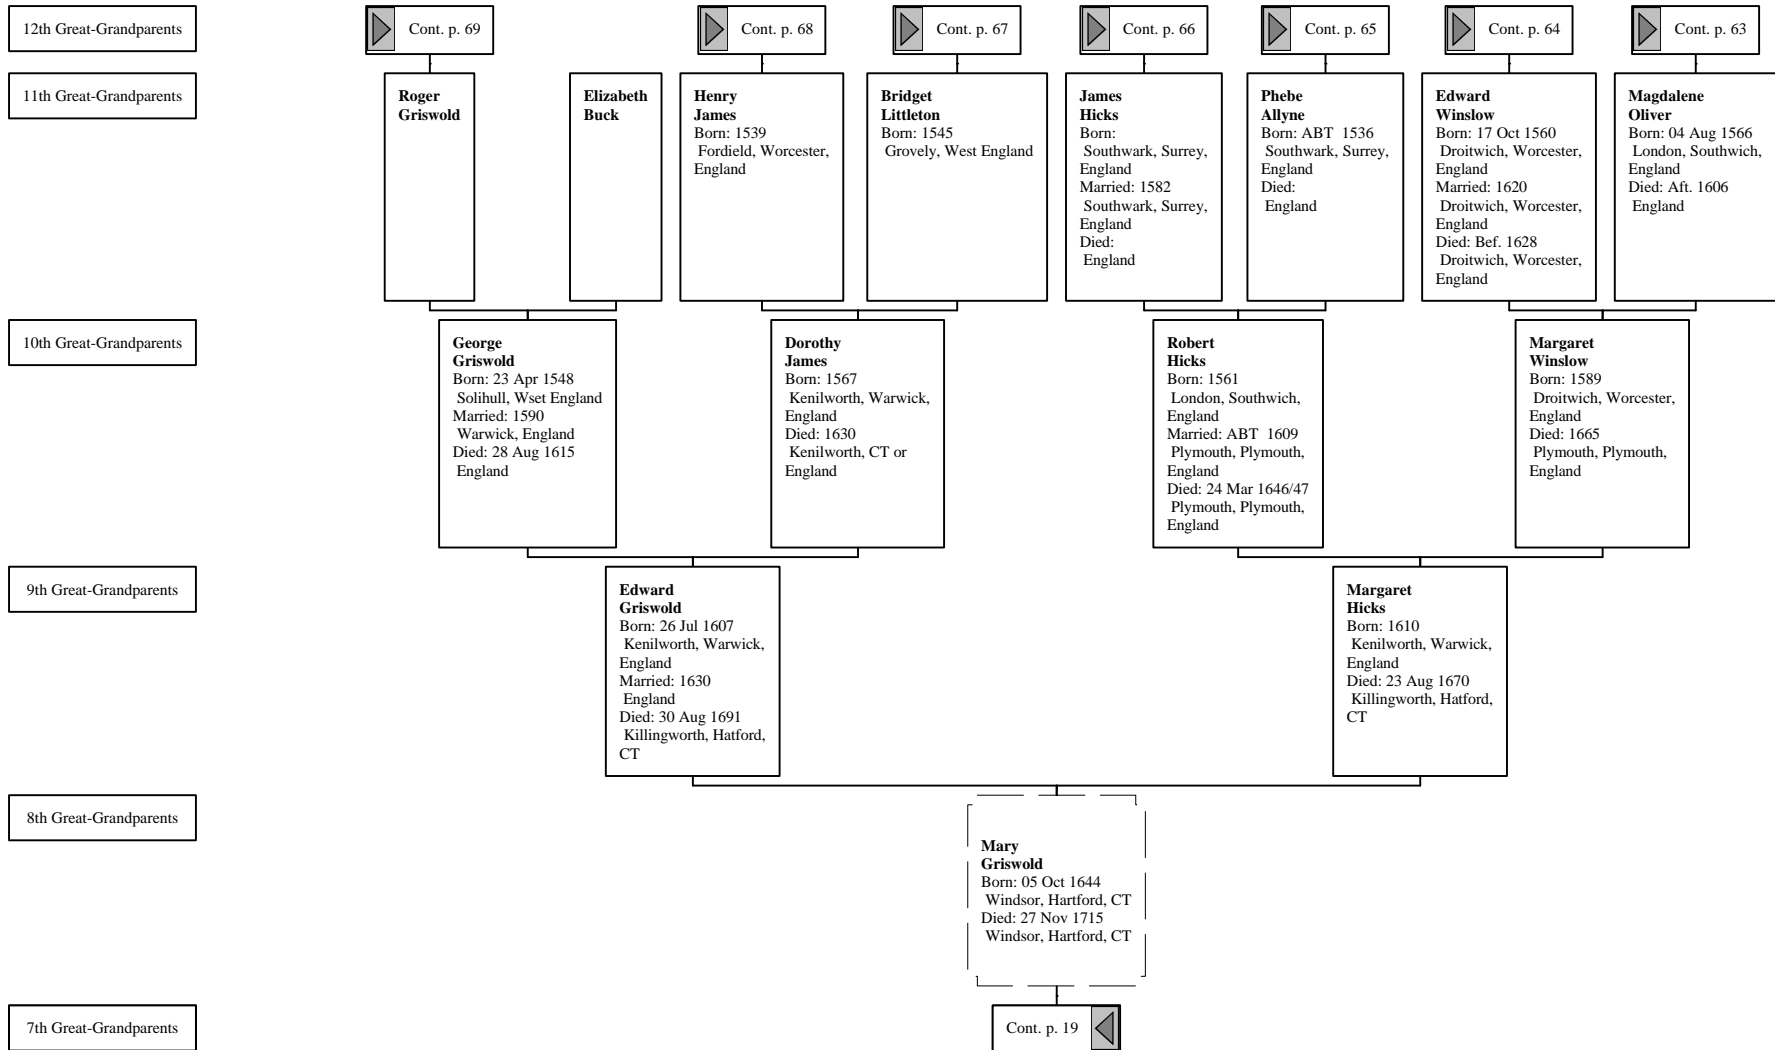

11th Great-Grandparents

10th Great-Grandparents

9th Great-Grandparents

8th Great-Grandparents

Ancestors of James Clifford Retson

Ancestors of James Clifford Retson

12th Great-Grandparents

[25] **Richard Phelps**
Born: 1497
Nether Tyne, Checkley,
Strafford, England
Died: 1579
Tewkesbury, Gloucester,
England