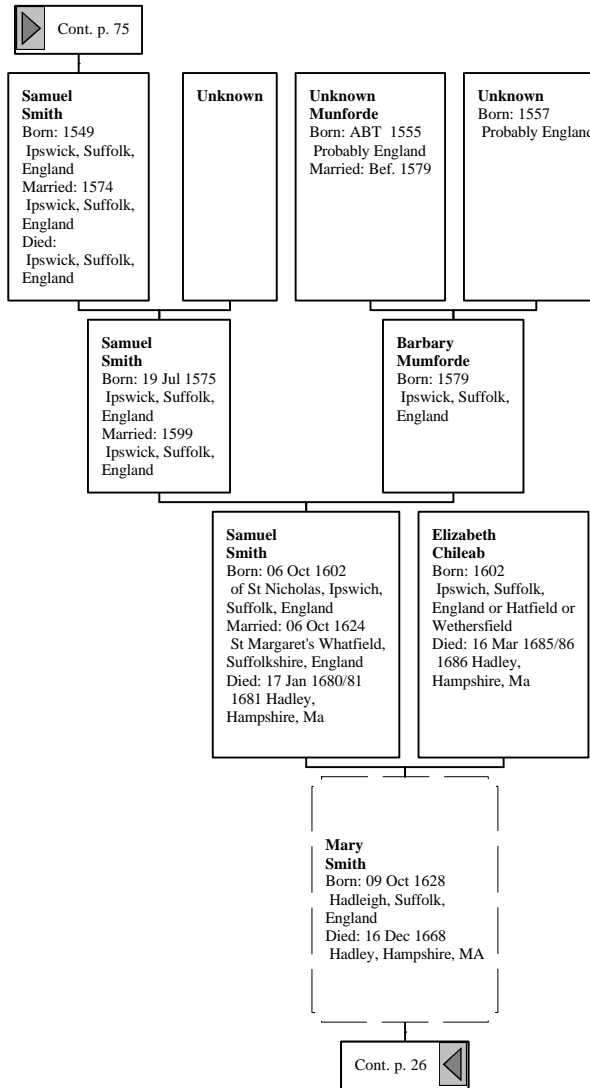

Ancestors of James Clifford Retson

13th Great-Grandparents

12th Great-Grandparents

11th Great-Grandparents

10th Great-Grandparents

9th Great-Grandparents

8th Great-Grandparents