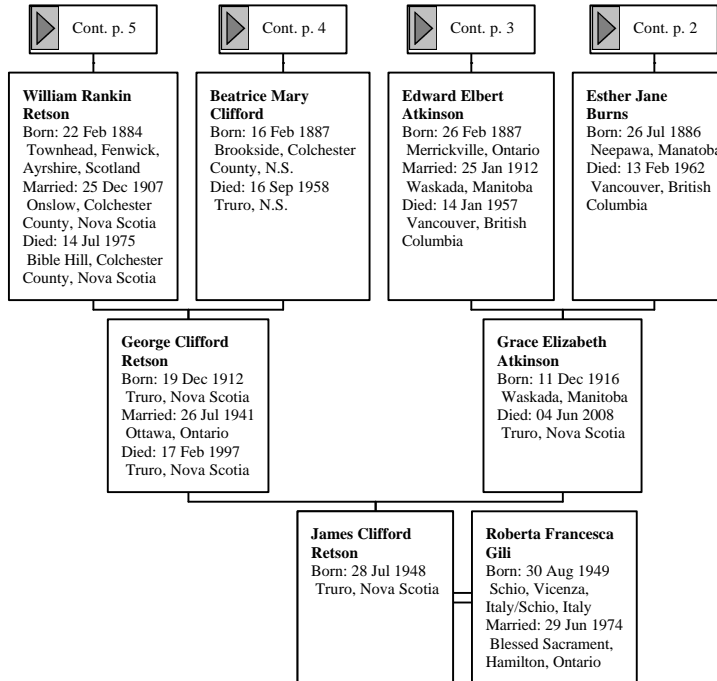

Ancestral Vertical Lines

by

JCR

August 31 2008

Ancestors of James Clifford Retson

Great-Grandparents

Grandparents

Parents