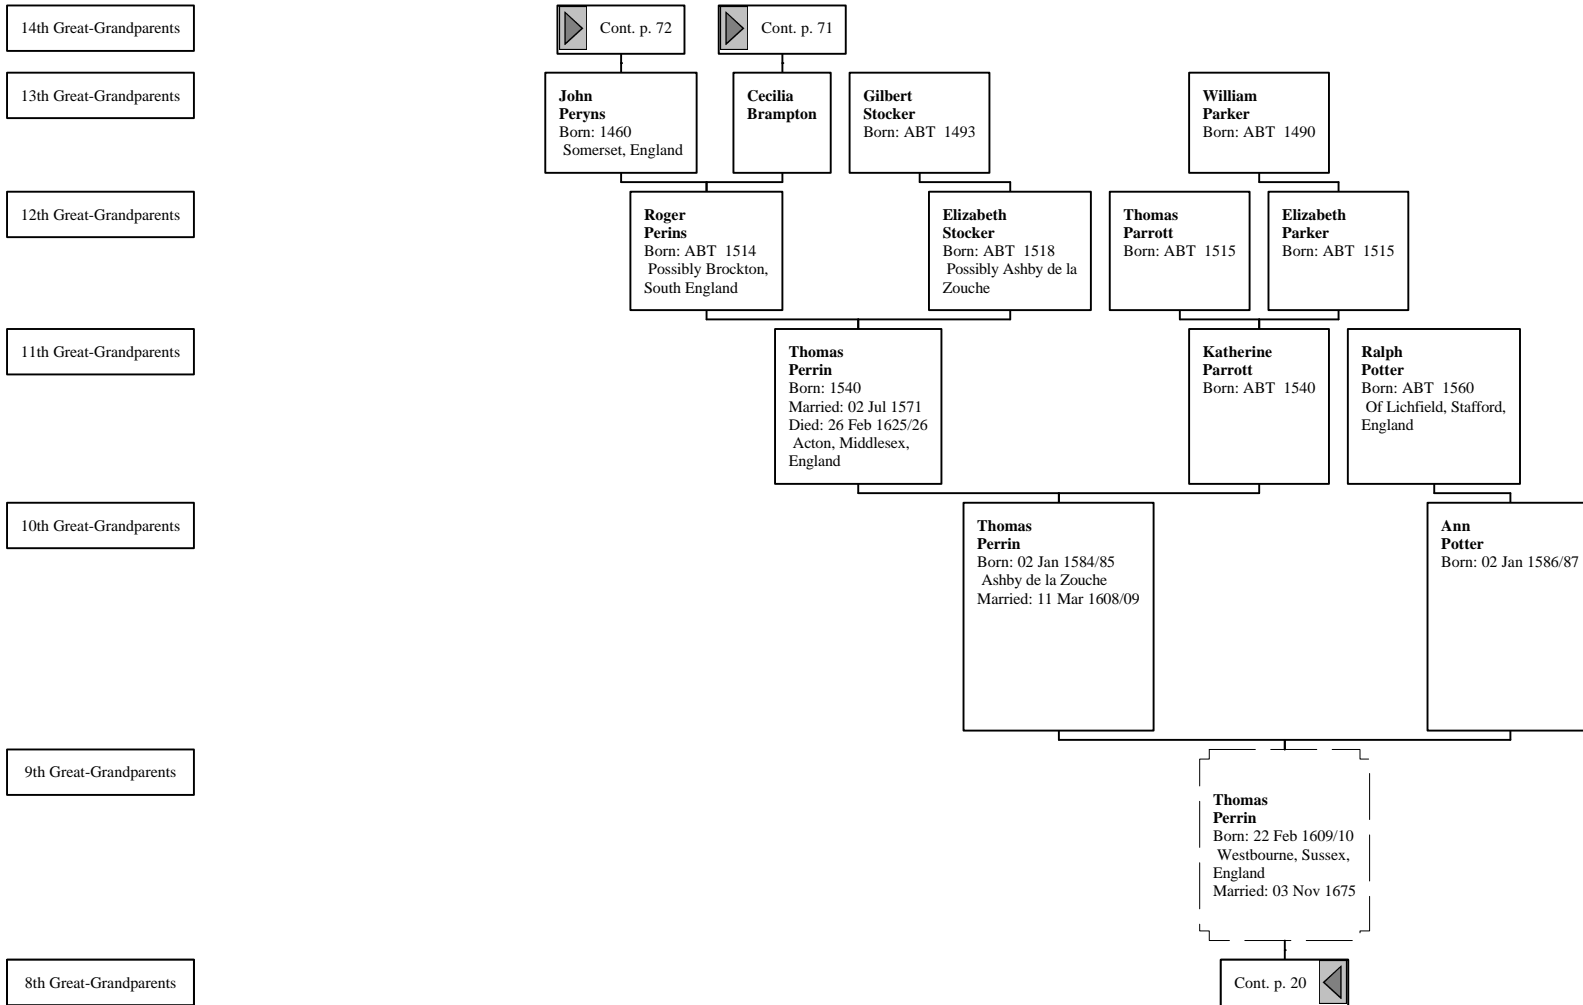

10th Great-Grandparents

9th Great-Grandparents

8th Great-Grandparents

**Zachariah
Chalfont**
Born: 1586
Aylesbury, England

**Elizabeth
Chalfont**
Born: 1611
Aylebury, England

Cont. p. 20 

Ancestors of James Clifford Retson